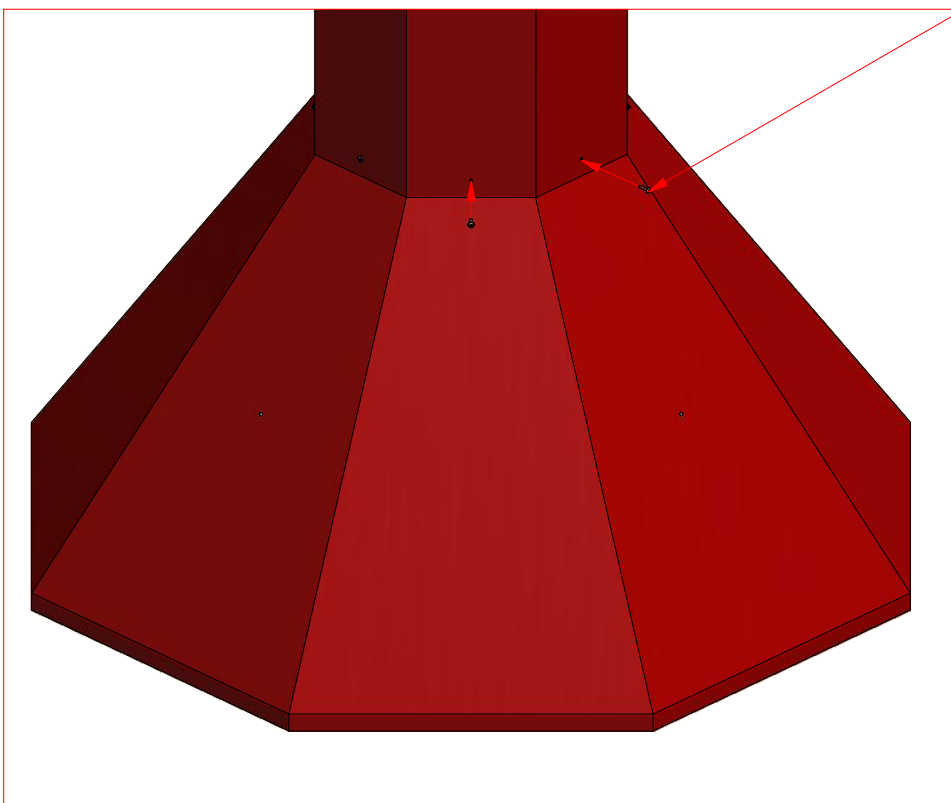

Standard grill 8

Screws

1	V2	4x15	8 pcs